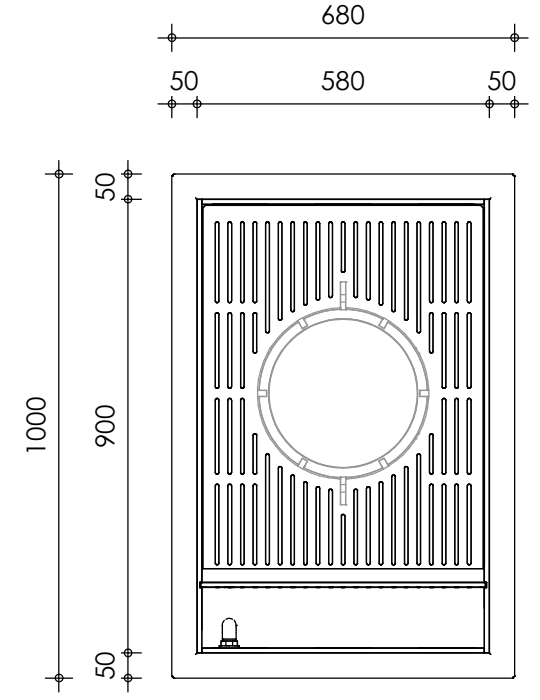

Front view

Right-side view

Rear view

Left-side view

Top view

description:
BK150 - Biochamber

scale :
1 : 15

date :
v.3