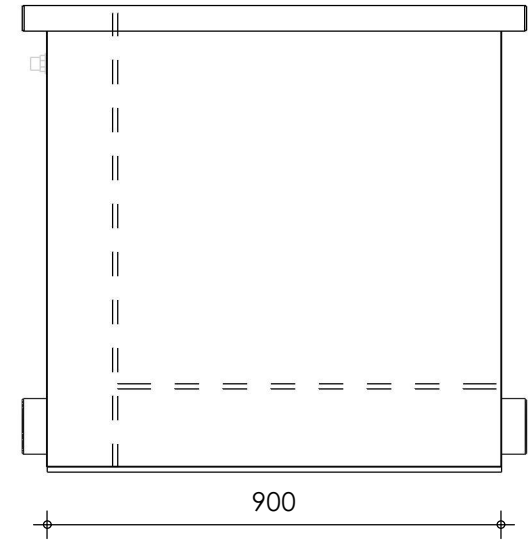

Front view

Right-side view

Rear view

Left-side view

Top view

description:
BK150 - Biochamber

scale :
1 : 15

date :
v.3