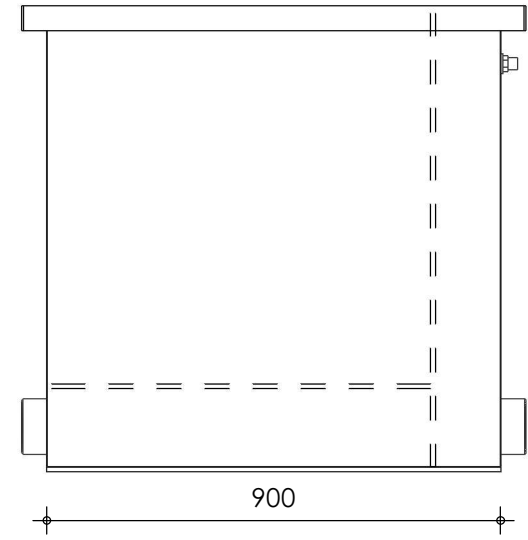

Front view

Right-side view

Rear view

Left-side view

Top view

description:
BK150 - Biochamber

scale :
1 : 15

date :
v.3