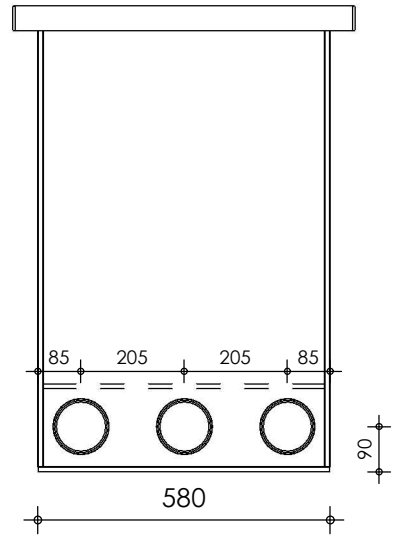

Front view

Right-side view

Rear view

Left-side view

Top view

description:
BK150 - Biochamber

scale :
1 : 15

date :
v.3